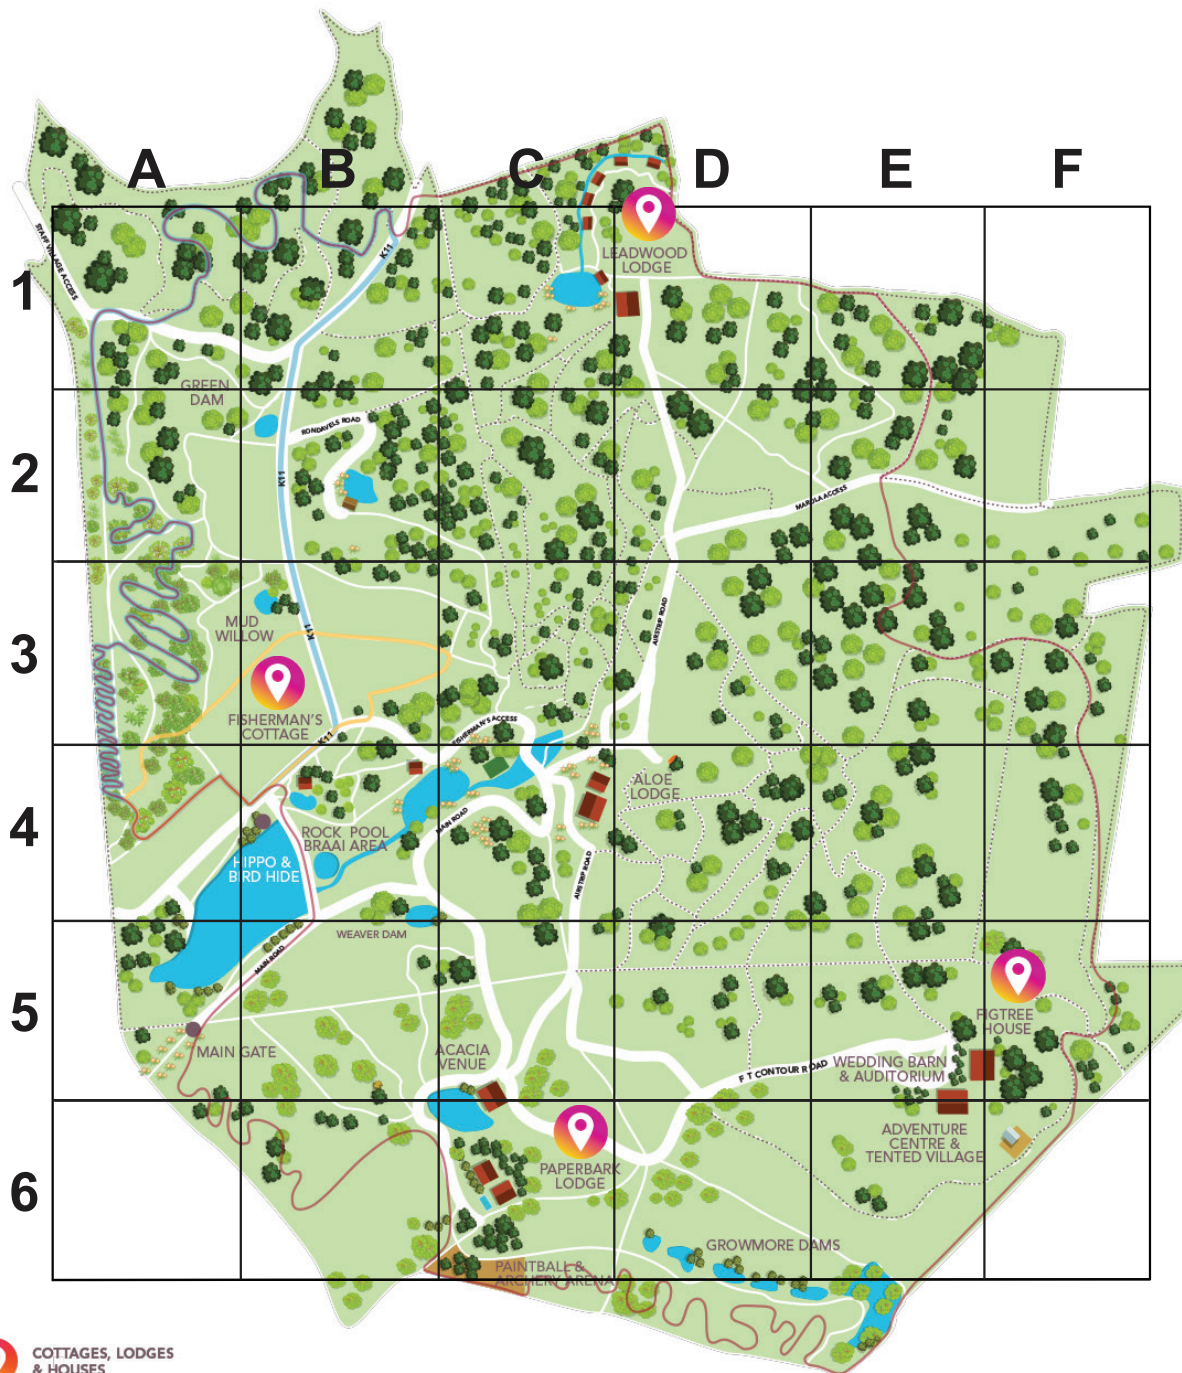

# tala

## PRIVATE GAME RESERVE

Road Name	Grid Ref	Road Name	Grid Ref
Acacia Access	B3	K11	B1-4
Acacia Alley	C4	Kudu Walk	D2
Acacia Thicket	A1	Leadwood Lodge	C-D1
Airstrip Road	D3C4	Marula Access	2D-2E
Aloe Lodge/ Restaurant	C3-4	Mfezi Road	D4
Aloe Avenue	E2	Mud Wallow	A-B3
Barbets Nest	A1	Nunugu Narrow	D4
Breezy Ridge	C4	Ostrich Plain	A3
Cotton Stucky	A1-3	Paperbark Lodge	C6
Eskom Line Road	E2	Fig Tree Lodge	E4
Eurphorbia Road	D1-2	Fisherman's Cottage	B3
Fig Tree Outline	A-E5	Fisherman's Road	A-C3
Joe's Land	B1	Giraffe Alley 1	C4
Road Name	Grid Ref	Road Name	Grid Ref
Giraffe Alley 2	D4-D5	Rock Face Road	E6-F6
Giraffe Ridge	C3	Rock pools/Braai Area	B4
Green Dam	B2	Rondavels Road	B2
Growmore Dams 1 to 4	C-D6	Shabalala Road	D2
Growmore Drive	D6	Shongolollo 1	D4
Hair-Pin Bend	B1-3	Shongolollo 2	D4
Hlatini Road	2E	Side-Step	C3
Horse Shoe	A-B2	The Elbow	C1-2
Impala Road	A3	The Loop	D-E3
Inkonkhoni Hill	A3	Tree Line Road	B-C2
Irrigation Road	B5	TTT Quarry	A3
Ridge Road	B2-C3	Upper River Road	B1
Adventure Bike	E6	Tented Village	F6

-  COTTAGES, LODGES & HOUSES
-  4X4 TRACK
-  27KM MTB TRAIL
-  13KM MTB TRAIL
-  5KM MTB TRAIL